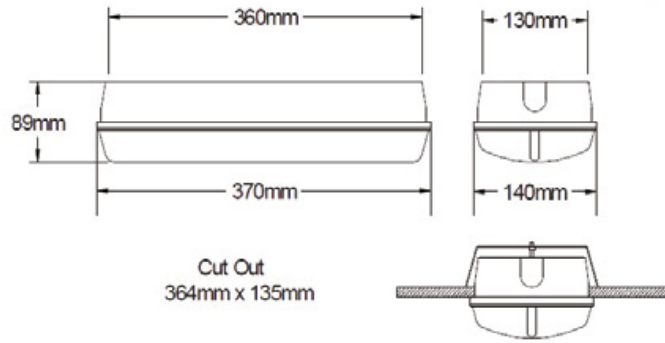

## Technical Specifications Summary

The ENN is a high output emergency LED bulkhead which is designed for high ceiling applications.

The high output LED strip use in this fitting provides 950 lumens after the diffuser in mains operation and 650 lumens in emergency operation, making this perfect for warehouse applications.

### Spacing Table:

Mounting Height	To Wall		Between Fittings	
	0.5 Lux	1.0 Lux	0.5 Lux	1.0 Lux
3.0m	7.06m	5.64m	14.42m	11.28m
4.0m	7.85m	6.16m	15.70m	12.32m
5.0m	8.66m	6.64m	17.32m	13.28m
6.0m	8.90m	6.90m	17.80m	13.80m
8.0m	9.53m	6.71m	19.06m	13.40m
10.0m	9.66m	6.01m	19.32m	11.54m

### Technical Details

<b>Mains Supply</b>	220-240 Volts 50/60Hz
<b>Power Rating</b>	22mA $\lambda = 0.85$
<b>Duration</b>	3 Hours
<b>Battery Size &amp; Type</b>	7.2V 4.5Ah NiCd
<b>Rating</b>	IP65
<b>Light Source</b>	Helvar LS-282-840
<b>Lumen Output</b>	650 lumens in emergency; 950 lumens in mains
<b>Beam Angle</b>	125° x 117°
<b>Light Source Colour Temp.</b>	4000K
<b>Ta</b>	25°
<b>Dimensions</b>	360mm x 130mm x 89mm
<b>Mains Input Terminal</b>	0.5mm x 2.5mm Cable
<b>Weight</b>	2.5Kg